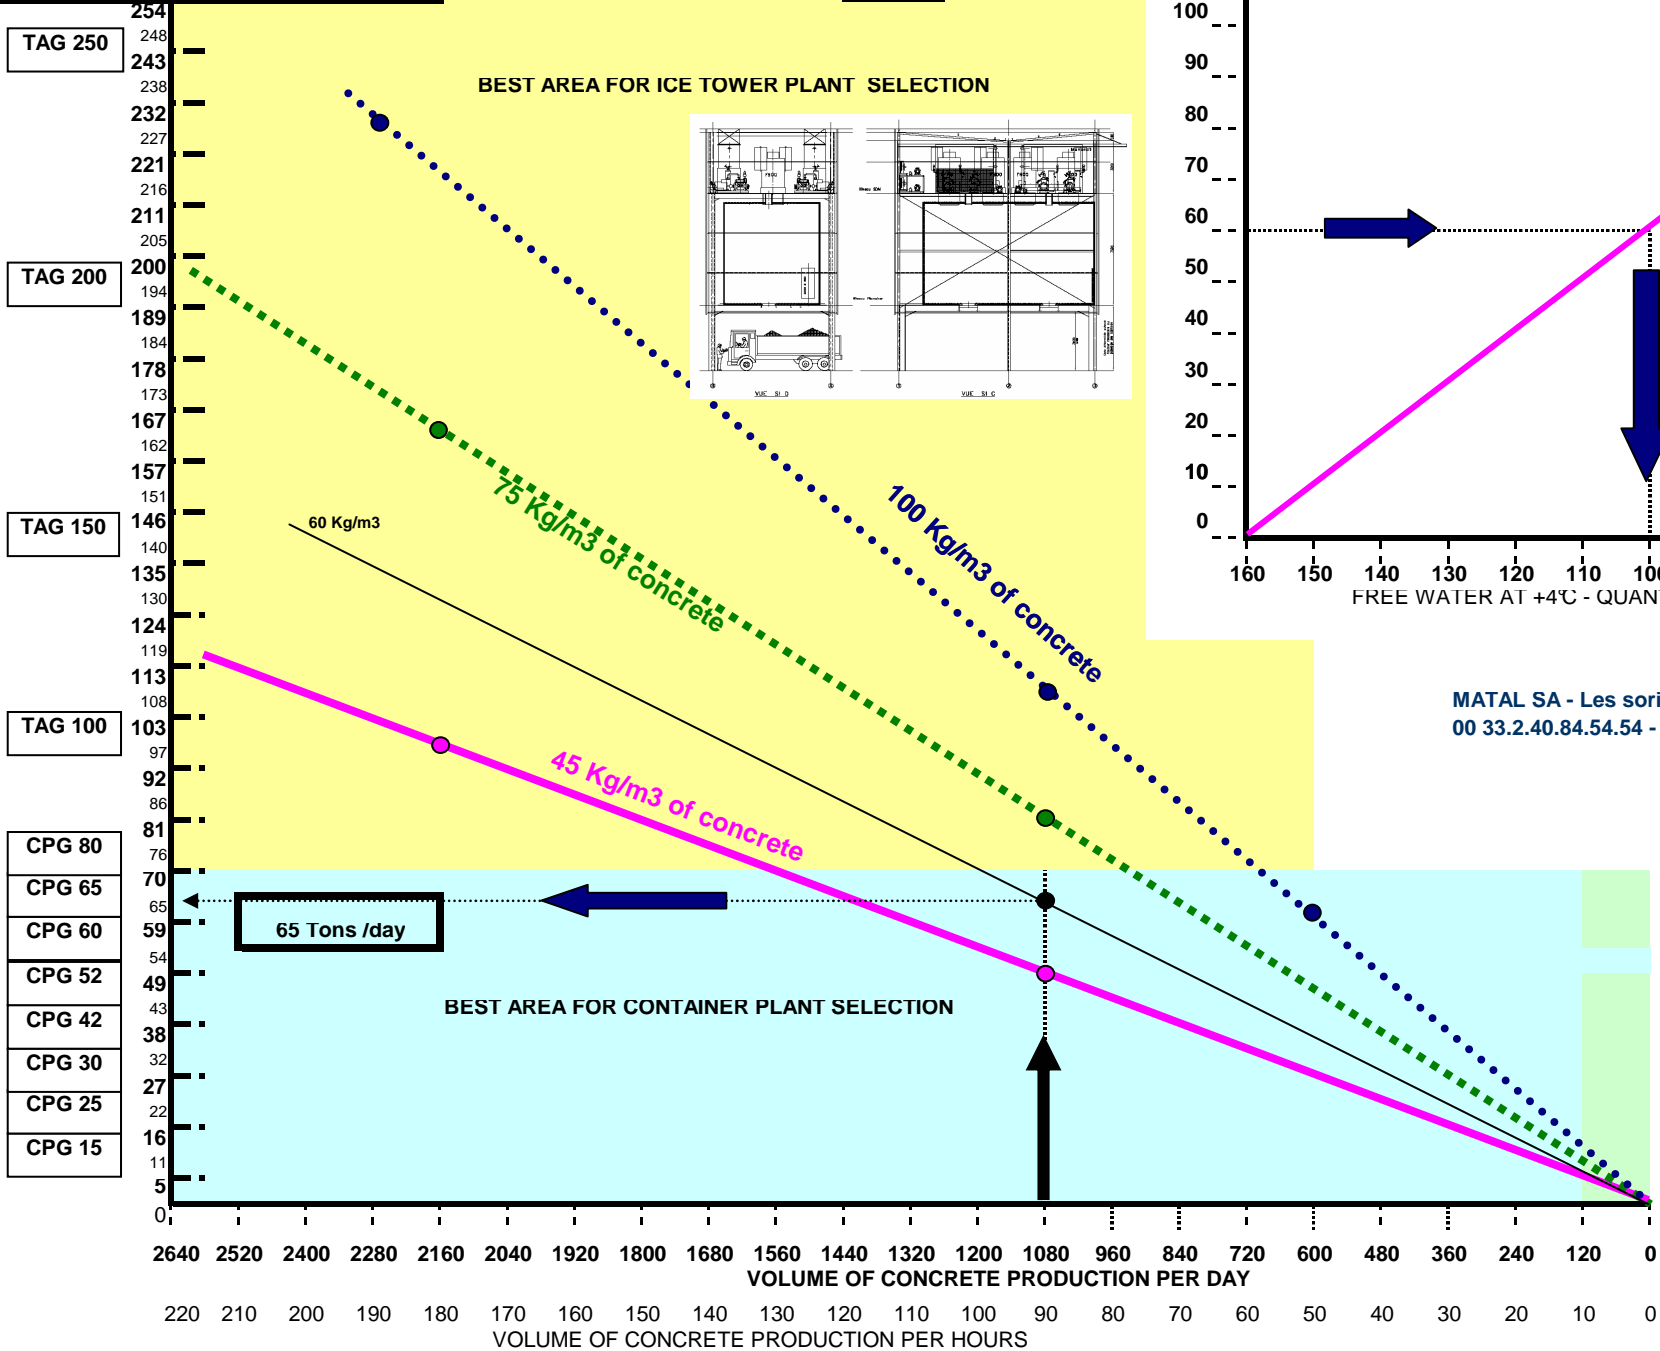

ICE PRODUCTION CAPACITY

Time of concrete production **12** hours per day

MATAL SA - Les sorinieres - industry sector
00 33.2.40.84.54.54 - pbillaudelle@matal.fr