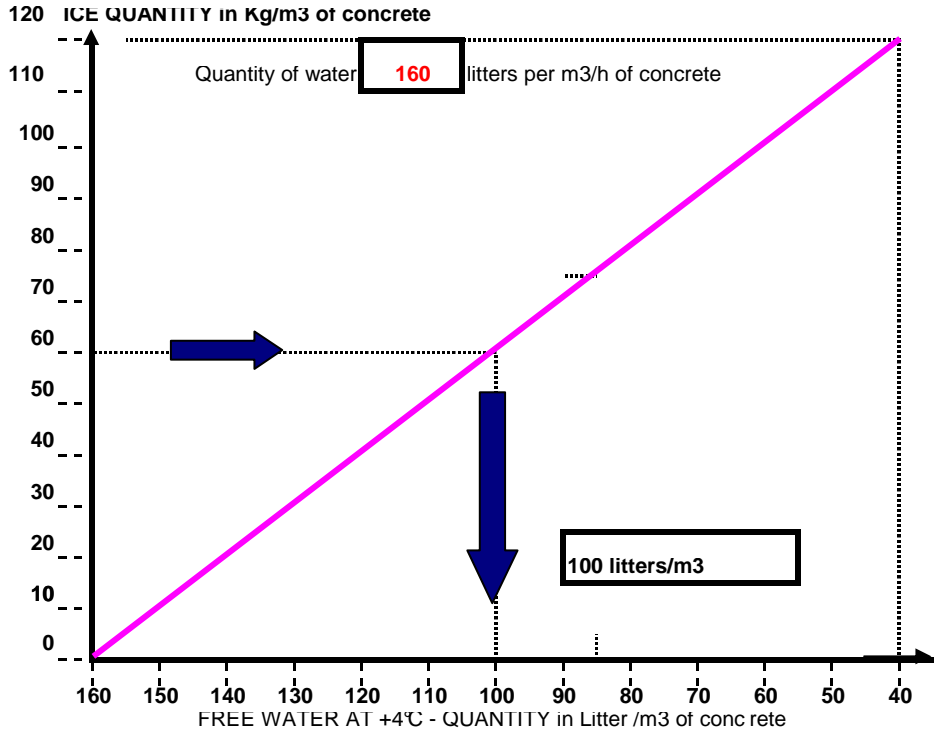

ICE PRODUCTION CAPACITY

Time of concrete production **12** hours per day

MATAL SA - Les sorinieres - industry sector
00 33.2.40.84.54.54 - pbillaudelle@matal.fr