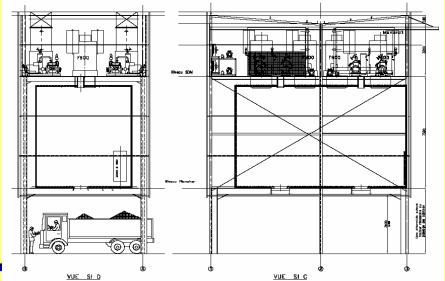

ICE PRODUCTION CAPACITY

Time of concrete production **12** hours per day

MATAL SA - Les sorinieres - industry sector
00 33.2.40.84.54.54 - pbillaudelle@matal.fr